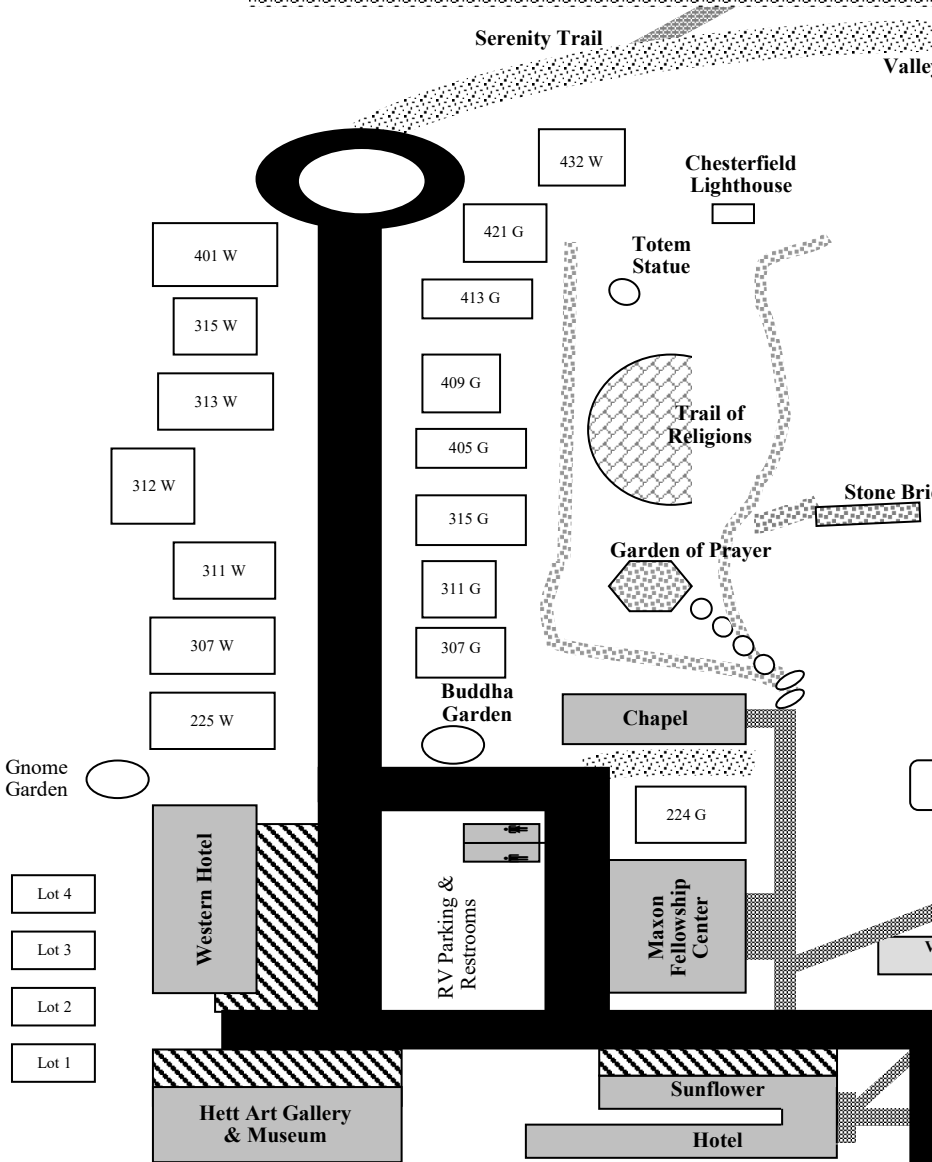

9:30pm Spirit Quest Round Two \$70  
Participants will meet in the Maxon

Locations for the Spirit Quests will be the Sunflower lobby, Cathedral, and Museum.

**Indiana Association of Spiritualists  
At Historic Camp Chesterfield**