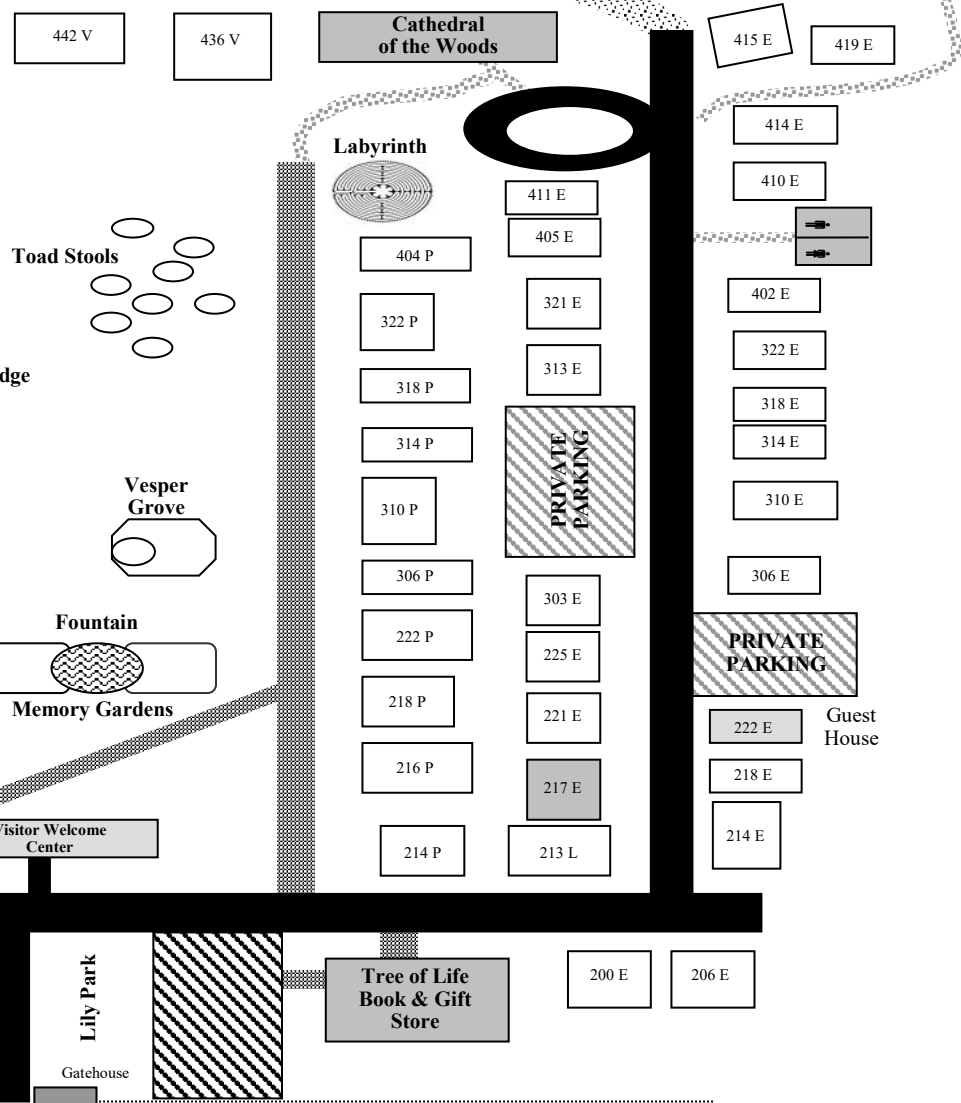

White River

Valley View Drive

Entrance

LEGEND

	PARKING		PUBLIC FACILITIES		PRIVATE RESIDENCES
	PUBLIC WALKWAYS		PAVED SIDEWALKS		PAVED STREETS
					RESTROOMS

WESTERN DRIVE
SUNDVIEW DRIVE
VALLEY VIEW DRIVE

E = EASTERN DRIVE
L = LINCOLN DRIVE
V = VALLEY VIEW DRIVE