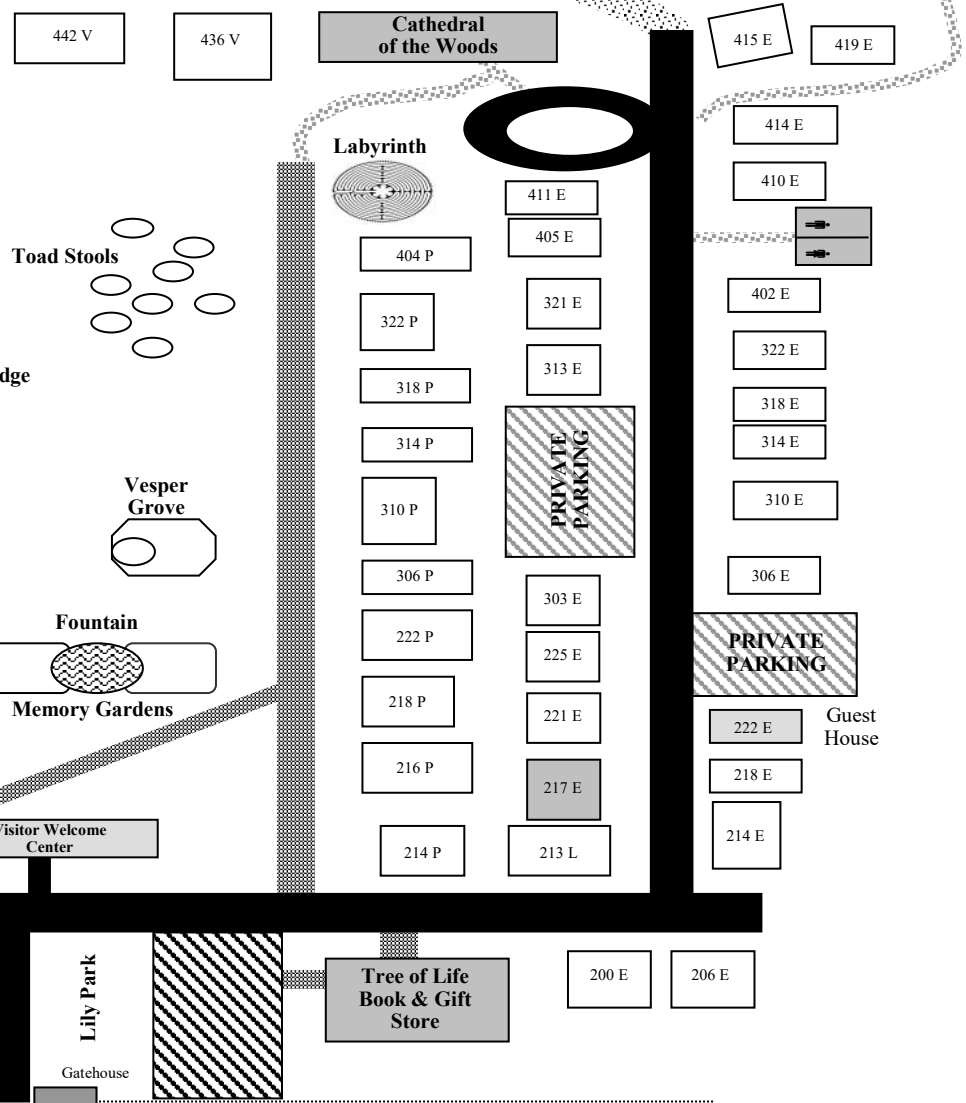

Camp B

[Hatched Box] GRAVEL ROADS
 [Dotted Box] GRAVEL ROADS
 W = WEST
 G = GRAND
 P = PARKING

White River

Valley View Drive

Entrance

LEGEND	
	PARKING
	PUBLIC FACILITIES
	PAVED SIDEWALKS
	PRIVATE RESIDENCES
	PAVED STREETS
	RESTROOMS