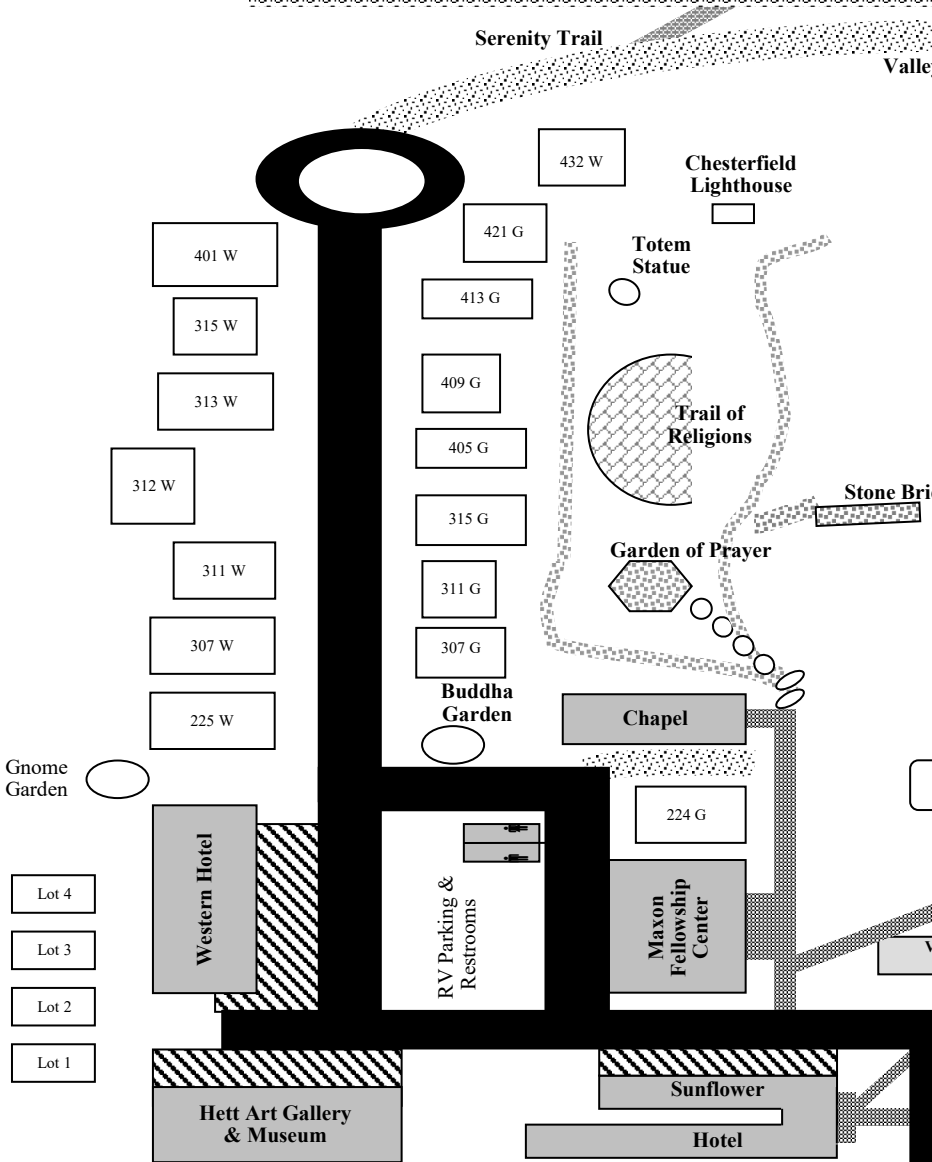

**Indiana Association of Spiritualists
At Historic Camp Chesterfield**

P.O. Box 132 / 50 Lincoln Dr.
Chesterfield, Indiana 46017

1. Administration Office (765)378-0235
   - Administration Office Fax (765)378-7133
   - Tree of Life Store (765)378-0236
   - Hotel Registration (765)378-0237
   - Chesterfield Spiritualist College (765)378-0235
2. Visit our Website: www.campchesterfield.net

Camp B

[Hatched Box] GRAVEL ROADS
[Dotted Box] GRAVEL ROADS
W = WEST
G = GRAND
P = PARKING