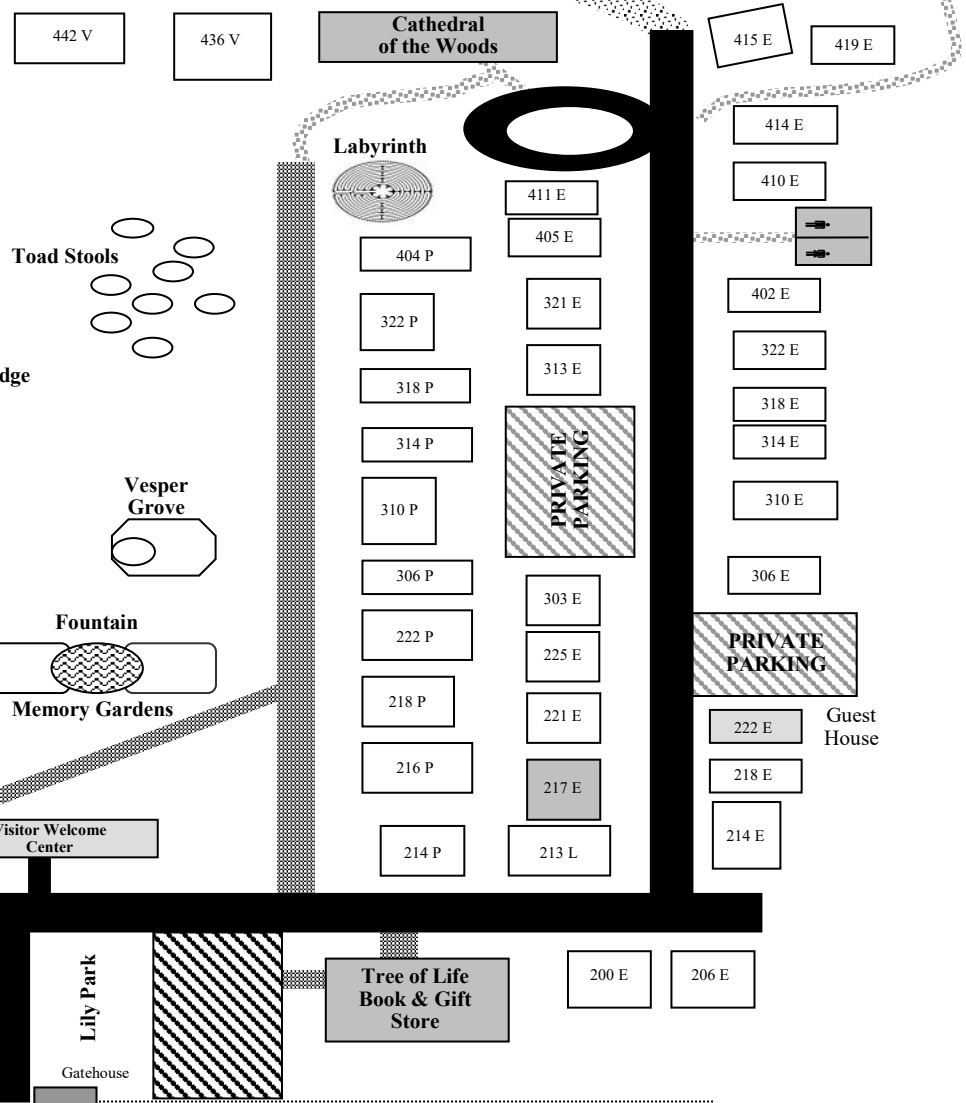

Camp B

GRAVEL ROADS

W = WEST

G = GRAVE

P = PARKING

White River

Valley View Drive

Entrance