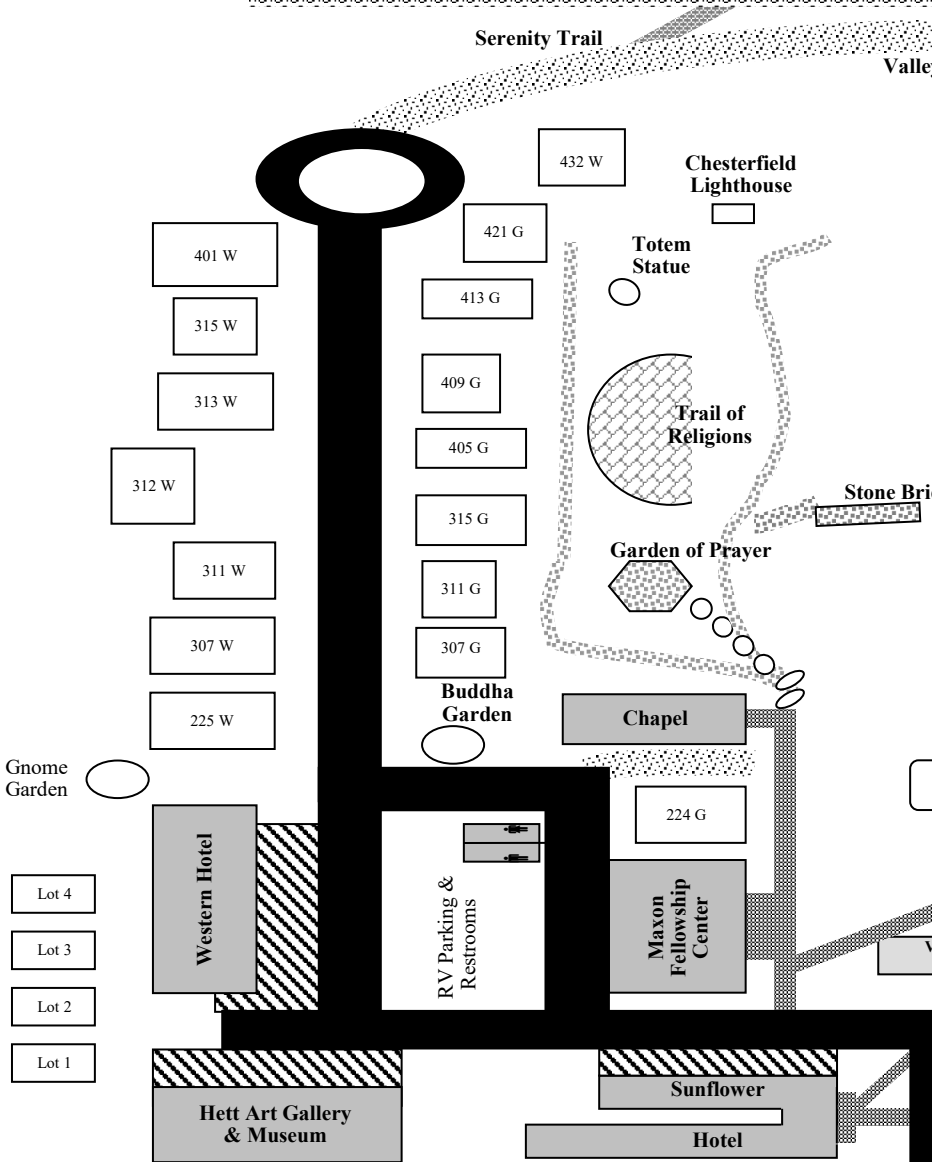

**Indiana Association of Spiritualists
At Historic Camp Chesterfield**

P.O. Box 132 / 50 Lincoln Dr.
Chesterfield, Indiana 46017

1. Administration Office (765)378-0235
   - Administration Office Fax (765)378-7133
   - Tree of Life Store (765)378-0236
   - Hotel Registration (765)378-0237
   - Chesterfield Spiritualist College (765)378-0235
2. **Visit our Website: www.campchesterfield.net**

Camp B

GRAVEL ROADS

W = WEST

G = GRAVE

P = PARKING