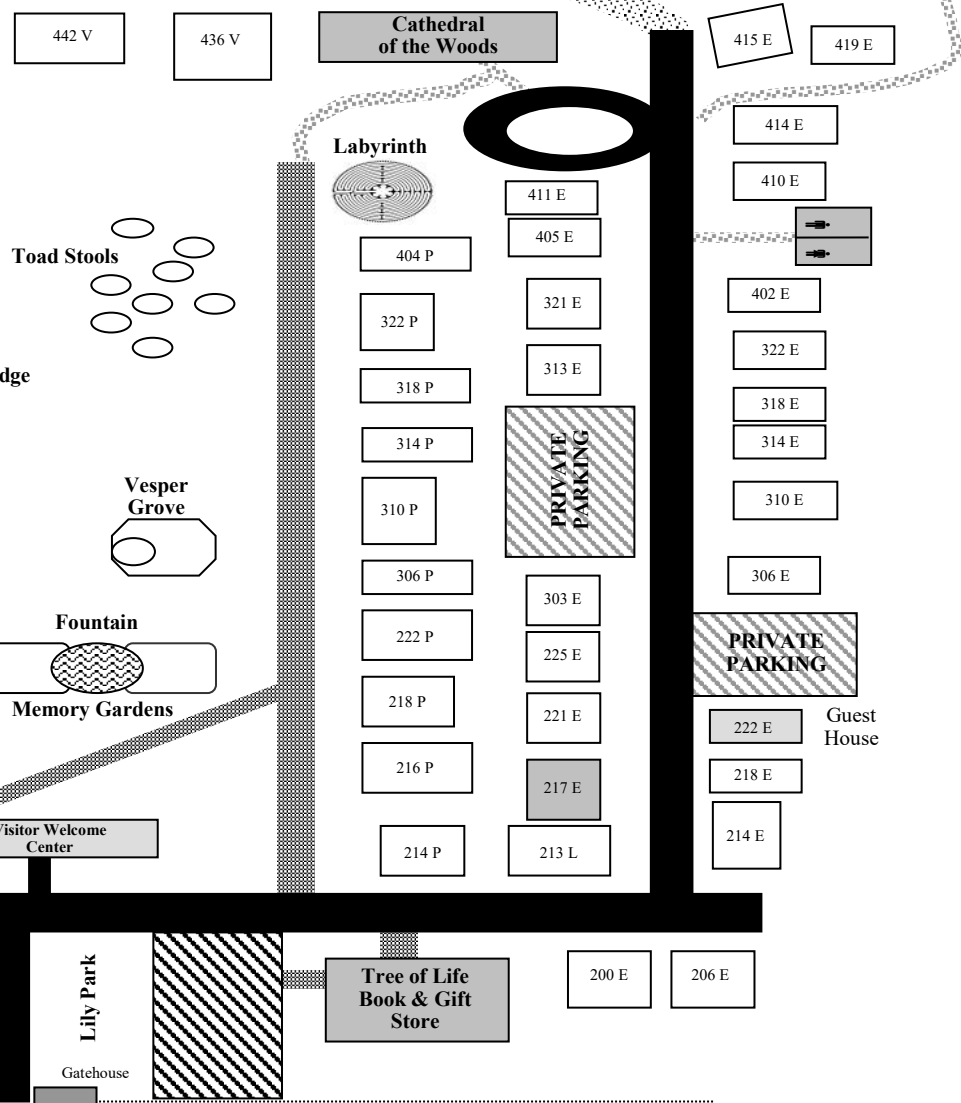

White River

Valley View Drive

Entrance

LEGEND

	PARKING		PUBLIC FACILITIES
	PUBLIC WALKWAYS		PRIVATE RESIDENCES
	PAVED SIDEWALKS		PAVED STREETS
			RESTROOMS

WESTERN DRIVE
 HINDVIEW DRIVE
 VALLEY VIEW DRIVE

E = EASTERN DRIVE
 L = LINCOLN DRIVE
 V = VALLEY VIEW DRIVE