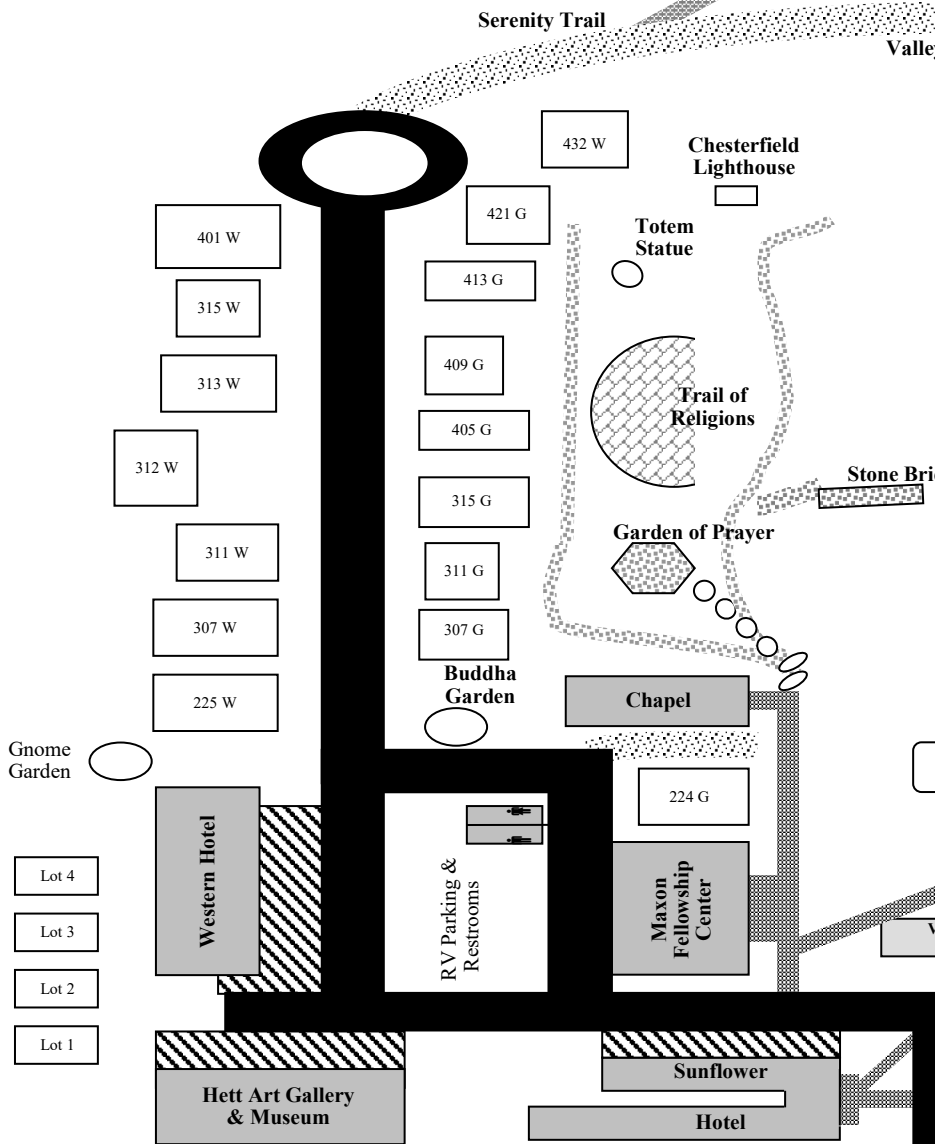

**Indiana Association of Spiritualists
At Historic Camp Chesterfield**

P.O. Box 132 / 50 Lincoln Dr.
Chesterfield, Indiana 46017

Administration Office (765)378-0235
Administration Office Fax (765)378-7133
Tree of Life Store (765)378-0236
Hotel Registration (765)378-0237
Chesterfield Spiritualist College (765)378-0235
Visit our Website: www.campchesterfield.net