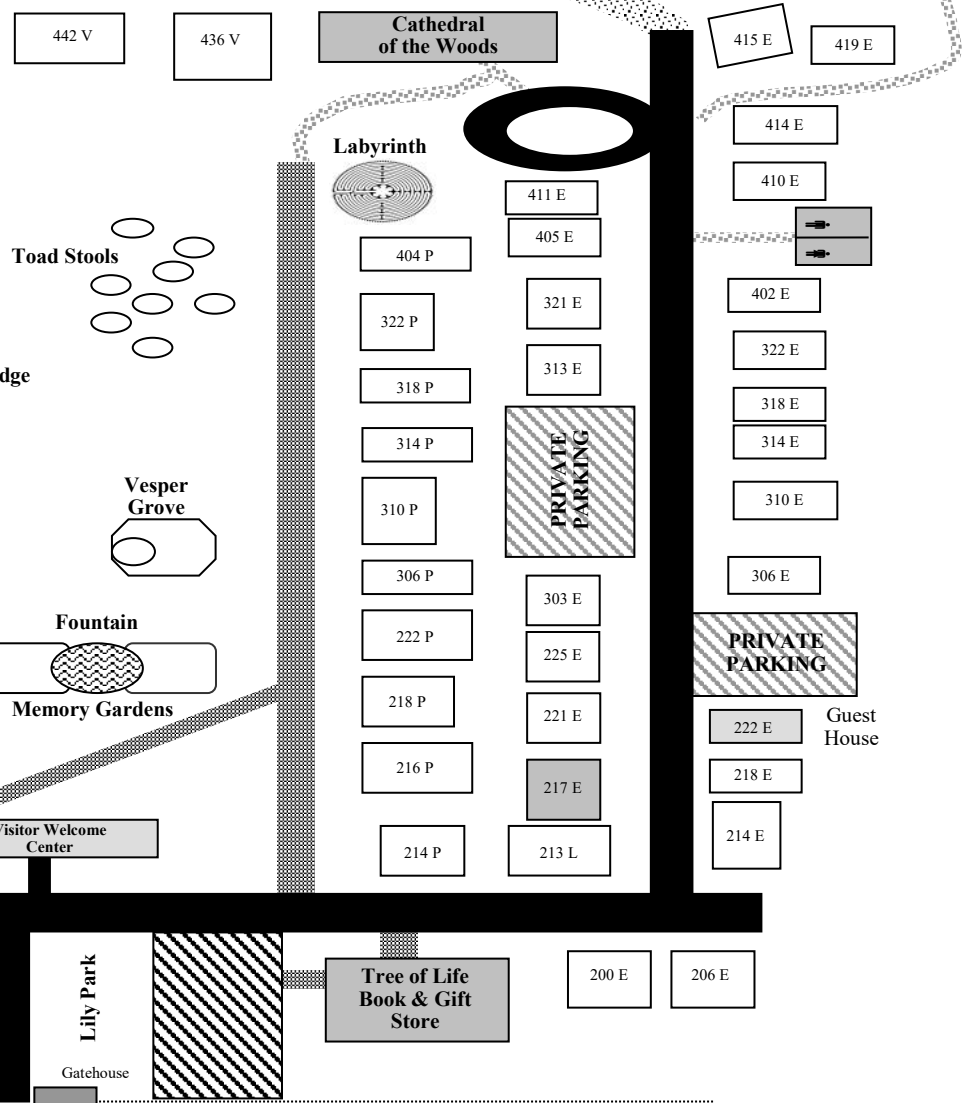

White River

Valley View Drive

Entrance

LEGEND

	PARKING		PUBLIC FACILITIES		PRIVATE RESIDENCES
	PUBLIC WALKWAYS		PAVED SIDEWALKS		PAVED STREETS
					RESTROOMS

WESTERN DRIVE
HINDVIEW DRIVE
KVIEW DRIVE

E = EASTERN DRIVE
L = LINCOLN DRIVE
V = VALLEY VIEW DRIVE