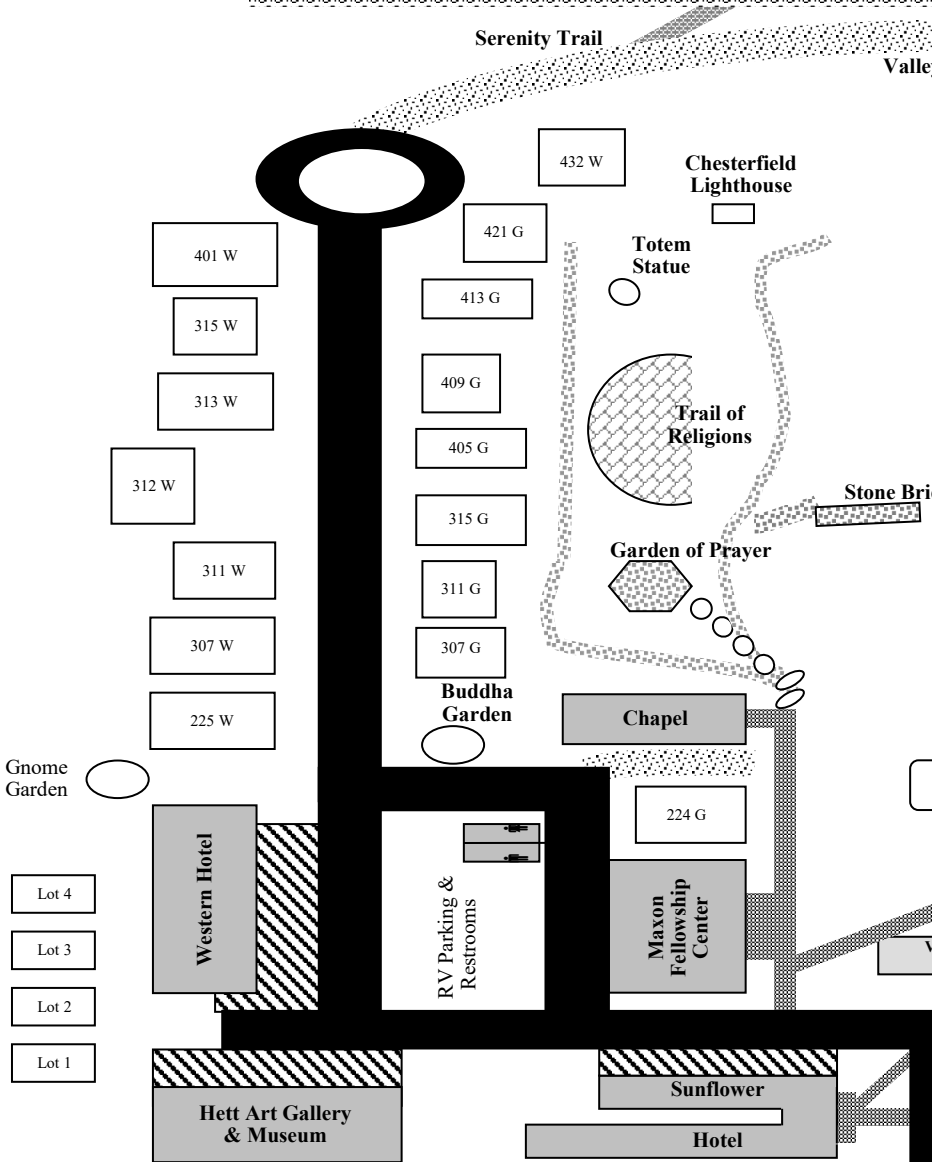

**Indiana Association of Spiritualists
At Historic Camp Chesterfield**

P.O. Box 132 / 50 Lincoln Dr.
Chesterfield, Indiana 46017

1. Administration Office (765)378-0235
   - Administration Office Fax (765)378-7133
   - Tree of Life Store (765)378-0236
   - Hotel Registration (765)378-0237
   - Chesterfield Spiritualist College (765)378-0235
2. Visit our Website: www.campchesterfield.net

Camp B

GRAVEL ROADS
GRAVEL
W = WEST
G = GRAVE
P = PARKING