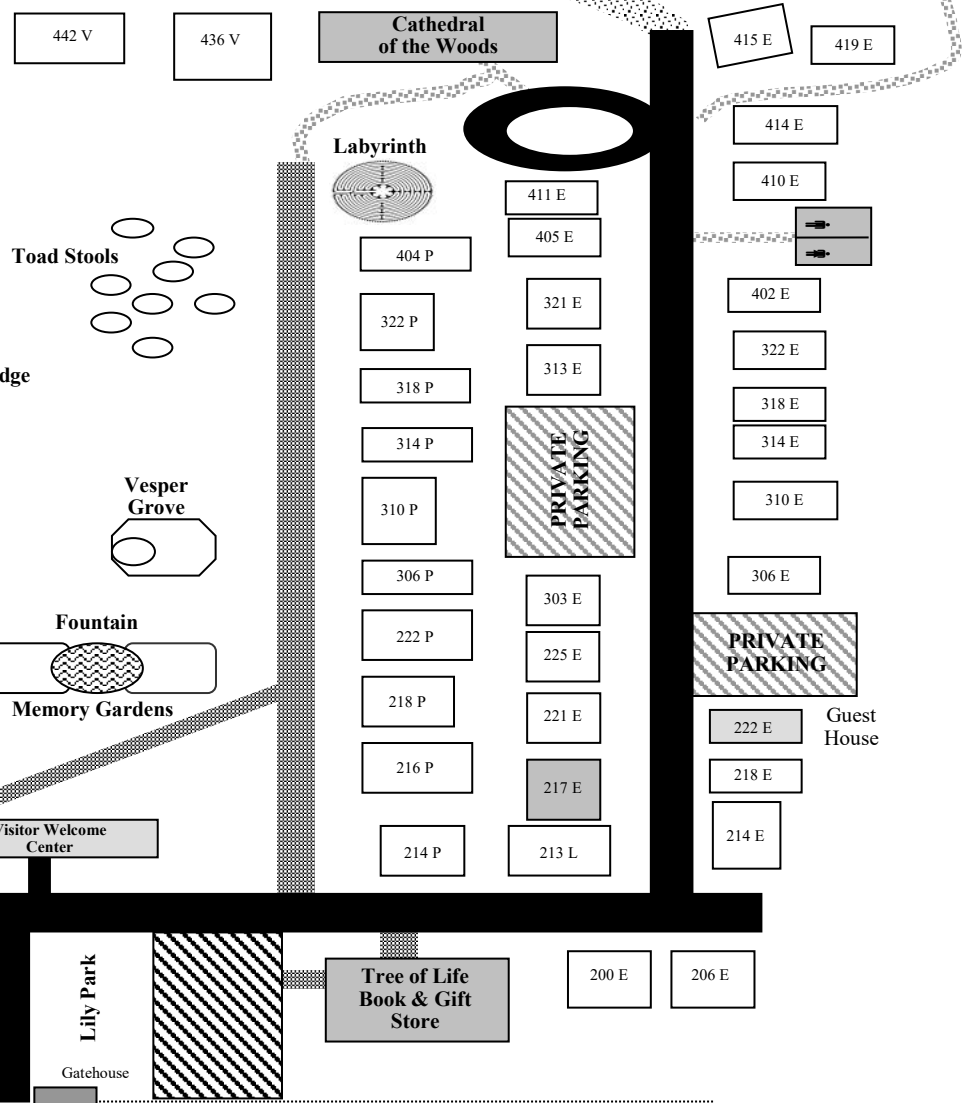

White River

Valley View Drive

Entrance

LEGEND

	PARKING		PUBLIC FACILITIES		PRIVATE RESIDENCES
	PUBLIC WALKWAYS		PAVED SIDEWALKS		PAVED STREETS
				RESTROOMS	

WESTERN DRIVE
SUNDVIEW DRIVE
VALLEY VIEW DRIVE

E = EASTERN DRIVE
L = LINCOLN DRIVE
V = VALLEY VIEW DRIVE